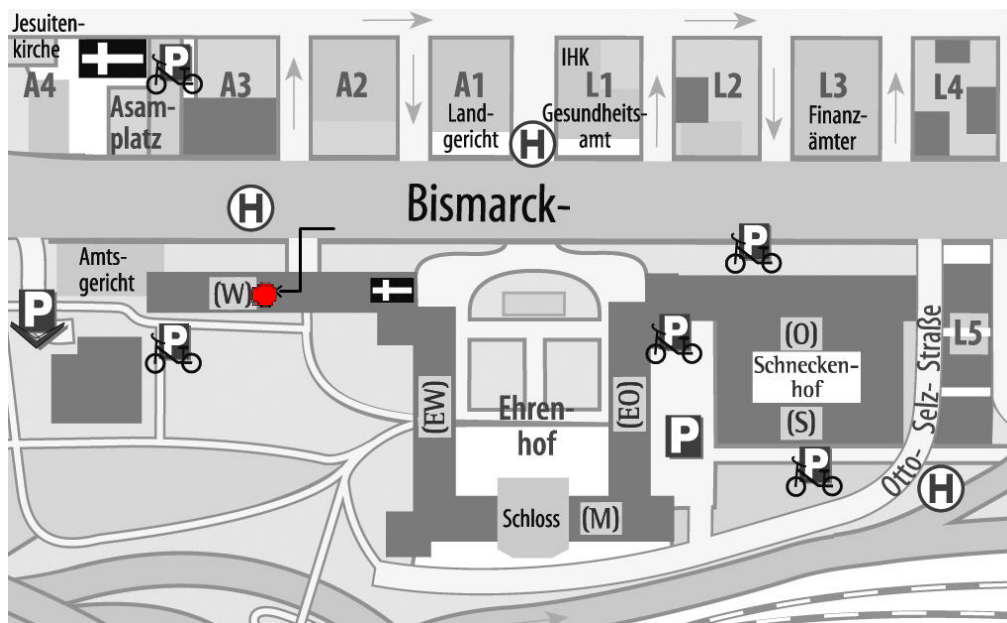

UNIVERSITÄT MANNHEIM

Mannheim Castle's West Wing is a walk of 15 minutes from Mannheim central station. Just walk from the main entrance of the station about 100 meters straight up to Bismarckstraße (first major crossroad) and turn to the left (see the arrow in the right half).

Parking is available in the public parking garage next to the District Court (see the arrow in the left half).

The Chair for Civil Law, International Corporate Law and European Business Law (Prof. Dr. Ulrich Schroeter) is located in the rooms W 230 - W 233, W250 on the 2nd level accessible via the staircase (see arrow to the red dot).